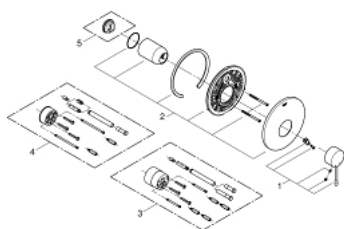

19 286 DC1 ESSENCE SINGLE-LEVER SHOWER MIXER

TOOTE KIRJELDUS

- Värvus: supersteel
- rough-in set for wall mounted shower mixer
- without concealed body
- GROHE LongLife finish
- escutcheon- and shaft-sealing
- metal escutcheon
- covered fixing

19 286 DC1 ESSENCE SINGLE-LEVER SHOWER MIXER

VARUOSAD, jaanuar 2016 – nüüd

- 1: Lever (Tellimuse number 46915DC0)
- 2: Escutcheon (Tellimuse number 46904DC0)
- 3: Extension set (Tellimuse number 46343000)*
- 4: Extension set (Tellimuse number 46191000)*
- 5: Temperature limiter (Tellimuse number 46308000)*