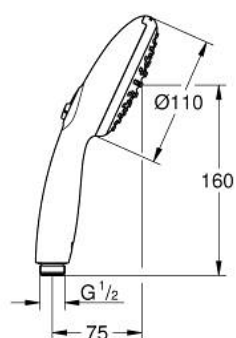

10 729 800 00 GROHE PUREFOAM 110 HAND SHOWER 2 SPRAYS

TOOTE KIRJELDUS

- Värvus: chrome
- spray patterns: Rain, Jet
- white spray face
- only for use with GROHE Purefoam
- GROHE Purefoam - enveloping shower experience with instant warm foam
- GROHE SmartSwitch - easily rotate the dial to enjoy your preferred spray option
- GROHE DreamSpray - perfect spray pattern
- GROHE LongLife finish
- GROHE SpeedClean - effortless limescale removal
- Inner WaterGuide - inner insulation for surface protection
- ShockProof silicone ring prevents damages caused by shower falling
- universal mounting system, fitting all standard shower hoses
- maximum flow rate (at 3 bar) in use with GROHE Purefoam: 7.6 l/min
- min. recommended pressure 1.0 bar

Pure Freude
an Wasser

10 729 800 00 GROHE PUREFOAM 110 HAND SHOWER 2 SPRAYS

VARUOSAD, oktoober 2023 – nüüd

1: Dirt strainer (Tellimuse number 0700200M)