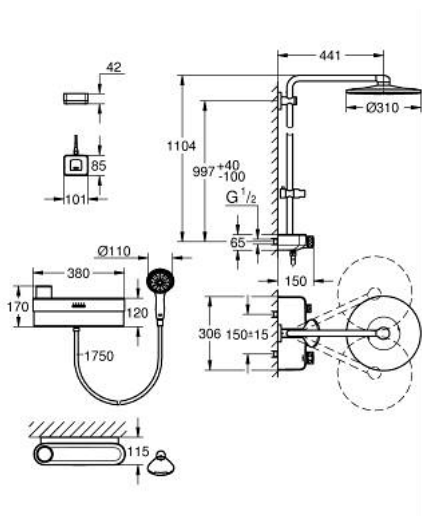

10 581 300 00 EUPHORIA PUREFOAM SHOWER SYSTEM WITH THERMOSTAT FOR WALL MOUNTING

TOOTE KIRJELDUS

- Värvus: chrome
- consisting of:
 - GROHE Purefoam device in white with glass top cover
 - including lithium-ion rechargeable battery (103385), charger with power plug Type C (103384) and Type G (103386) and soaps starter kit (fragrances: Mint 250 ml, Marine 2 x 250 ml, Citrus 2 x 250 ml, Blossom 2 x 250 ml, Water lily 2 x 250 ml)
 - GROHE Purefoam - enveloping shower experience with instant warm foam
- Euphoria SmartControl system 310 Duo
- including horizontal 450 mm shower arm
- upper bracket adjustable for minimal adaption to existing drilling holes
- exposed SmartControl thermostat with integrated GROHE EasyReach shower tray
- allows change between:
 - head shower Rainshower SmartActive 310, 2 spray patterns: GROHE PureRain, ActiveRain, and hand shower
 - GROHE Purefoam 110 hand shower 2 sprays (Rain, Jet) with white sprayface (107 298)
 - Silverflex shower hose 1250 mm (28 362)
 - shower hose Silverflex 1750 mm 1/2" x 1/2" (28 388)
 - maximum flow rate (at 3 bar): 16 l/min
 - GROHE Purefoam device suitable for screwing (including screws and dowels) or gluing (glue 40 915 000 sold separately - 4 x needed)
 - holding force: max. 5 kg
 - the specified holding capacity is valid for static (slowly applied) load and intended use only