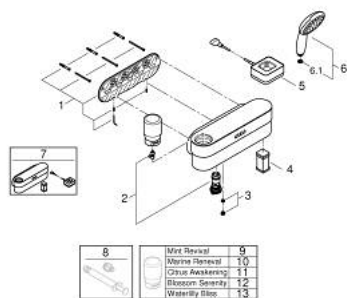

10 581 300 00 EUPHORIA PUREFOAM SHOWER SYSTEM WITH THERMOSTAT FOR WALL MOUNTING

VARUOSAD, jaanuar 2024 – nüüd

1. 1: Fixing set (Tellimuse number 107444K000)
2. 2: Filter set (Tellimuse number 107442LN00)
3. 3: Flow restrictor + inlet filter (Tellimuse number 1074439990)
4. 4: Battery (Tellimuse number 1033859990)
5. 5: Charger (Tellimuse number 1033849990)
6. 6: Hand shower 2 sprays (Tellimuse number 1072980000)
- 6.1: Dirt strainer (Tellimuse number 0700200M)
8. 7: Exchange device (Tellimuse number 107445LN00)
9. 8: Glue for bath accessories (Tellimuse number 40915000)*
10. 9: Foaming body soap Mint - refreshing (Tellimuse number 1033699990)*
11. 10: Foaming body soap Marine - revitalizing (Tellimuse number 1033809990)*
12. 11: Foaming body soap Citrus - invigorating (Tellimuse number 1033819990)*
13. 12: Foaming body soap Blossom - nourishing (Tellimuse number 1033829990)
14. *
15. 13: Foaming body soap Water lily - calming (Tellimuse number 1033839990)*

* Lisatarvikud