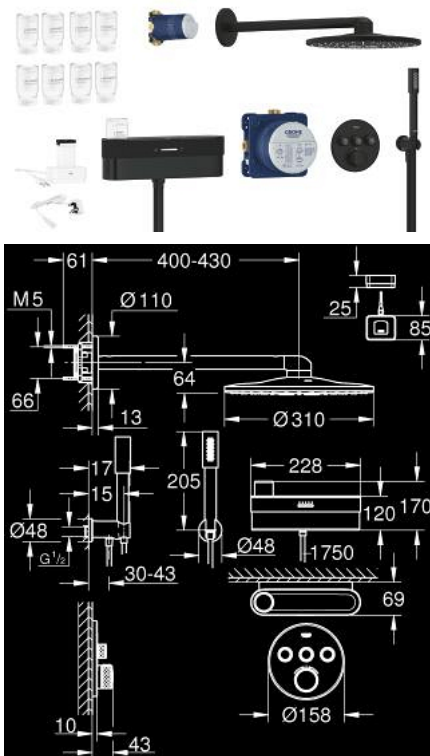

10 581 2KF 00 GROHE SMARTCONTROL PUREFOAM CONCEALED SHOWER SYSTEM

TOOTE KIRJELDUS

- Värvus: phantom black
- consisting of:
 - GROHE Purefoam device in black with glass top cover
 - including lithium-ion rechargeable battery (105076), charger with power plug type C (103384) and type G (103386) and soaps starter kit (fragrances: Mint 250 ml, Marine 2 x 250 ml, Citrus 2 x 250 ml, Blossom 2 x 250 ml, Water lily 2 x 250 ml)
 - GROHE Purefoam - enveloping shower experience with instant warm foam
 - Grotherm SmartControl thermostat for concealed installation with 3 valves(29 508)
 - GROHE Rapido SmartBox universal rough-in box, 1/2" (35 604)
 - Rainshower SmartActive 310 head shower set 2 sprays (22 123) including horizontal shower arm 430 mm and head shower rough-in (26 483)
 - Stick hand shower 1 spray
 - shower outlet elbow 1/2" with holder (26 658)
 - 2 Silverflex shower hoses 1750 mm 1/2" x 1/2" (28 388)
 - maximum flow rate (at 3 bar): 25 l/min
 - GROHE Purefoam device suitable for screwing (including screws and dowels) or gluing (glue 40 915 000 sold separately - 4 x needed)
 - holding force: max. 5 kg
 - the specified holding capacity is valid for static (slowly applied) load and intended use only