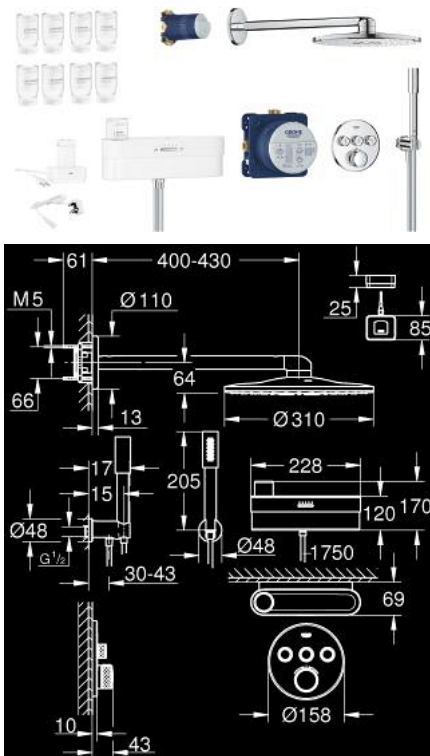

10 581 200 00 GROHE SMARTCONTROL PUREFOAM CONCEALED SHOWER SYSTEM

TOOTE KIRJELDUS

- Värvus: chrome
- consisting of:
 - GROHE Purefoam device in white with glass top cover
 - including lithium-ion rechargeable battery (103385), charger with power plug Type C (103384) and Type G (103386) and soaps starter kit (fragrances: Mint 250 ml, Marine 2 x 250 ml, Citrus 2 x 250 ml, Blossom 2 x 250 ml, Water lily 2 x 250 ml)
 - GROHE Purefoam - enveloping shower experience with instant warm foam
 - Grohtherm SmartControl thermostat for concealed installation with 3 valves(29 121)
 - GROHE Rapido SmartBox universal rough-in box, 1/2" (35 604)
 - Rainshower SmartActive 310 head shower set 2 sprays (26 475) including horizontal shower arm 430 mm and head shower rough-in (26 483)
 - Stick hand shower 1 spray (28 034)
 - shower outlet elbow 1/2" with holder (26 658)
 - 2 Silverflex shower hoses 1750 mm 1/2" x 1/2" (28 388)
 - maximum flow rate (at 3 bar): 25 l/min
 - GROHE Purefoam device suitable for screwing (including screws and dowels) or gluing (glue 40 915 000 sold separately - 4 x needed)
 - holding force: max. 5 kg
 - the specified holding capacity is valid for static (slowly applied) load and intended use only