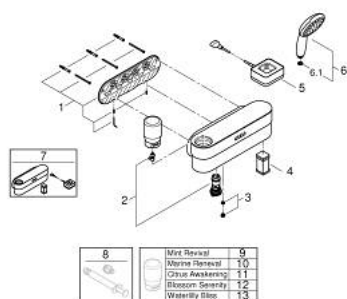

10 507 400 00 GROHE PUREFOAM SHOWER STARTER KIT

VARUOSAD, oktoober 2023 – nüüd

- 1: Fixing set (Tellimuse number 107444K000)
- 2: Filter set (Tellimuse number 107442LN00)
- 3: Flow restrictor + inlet filter (Tellimuse number 1074439990)
- 4: Battery (Tellimuse number 1033859990)
- 5: Charger (Tellimuse number 1033849990)
- 6: Hand shower 2 sprays (Tellimuse number 1072980000)
- 6.1: Dirt strainer (Tellimuse number 0700200M)
- 7: Exchange device (Tellimuse number 107445LN00)
- 8: Glue for bath accessories (Tellimuse number 40915000)*
- 9: Foaming body soap Mint - refreshing (Tellimuse number 1033699990)*
- 10: Foaming body soap Marine - revitalizing (Tellimuse number 1033809990)*
- 11: Foaming body soap Citrus - invigorating (Tellimuse number 1033819990)*
- 12: Foaming body soap Blossom - nourishing (Tellimuse number 1033829990)
- *
- 13: Foaming body soap Water lily - calming (Tellimuse number 1033839990)*

* Lisatarvikud