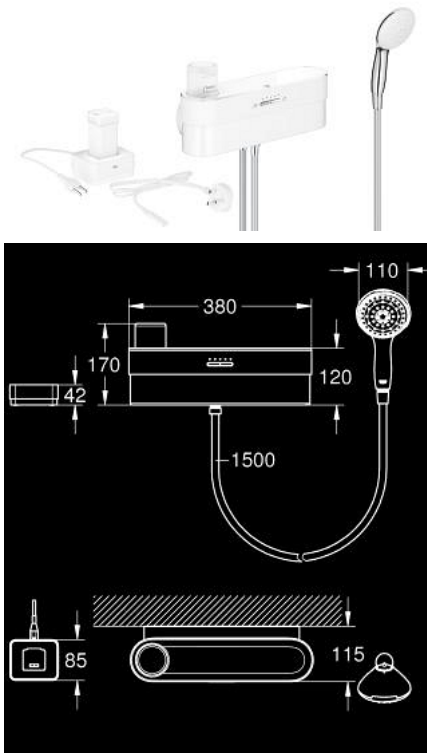

10 507 400 00 GROHE PUREFOAM SHOWER STARTER KIT

TOOTE KIRJELDUS

- Värvus: chrome
- suitable only for use with thermostat
- consisting of:
 - GROHE Purefoam device in white with glass top cover
 - including lithium-ion rechargeable battery (103385), charger with power plug type C (103384) and type G (103386) and Kinuami soap fragrance Mint (250 ml)
 - GROHE Purefoam - enveloping shower experience with instant warm foam
 - GROHE Purefoam 110 hand shower 2 sprays (Rain, Jet) with white sprayface (107298)
 - GROHE SmartSwitch - easily rotate the dial to enjoy your preferred spray option
 - GROHE DreamSpray - perfect spray pattern
 - GROHE LongLife finish
 - GROHE SpeedClean - effortless limescale removal
 - Inner WaterGuide - inner insulation for surface protection
 - ShockProof silicone ring prevents damages caused by shower falling
 - Silverflex shower hose 1250 mm (28 362)
 - shower hose Silverflex 1750 mm 1/2" x 1/2" (28 388)
 - maximum flow rate (at 3 bar): 7.6 l/min
 - min. recommended pressure 2.0 bar
 - GROHE Purefoam device suitable for screwing (including screws and dowels) or gluing (glue 40 915 000 sold separately - 4 x needed)
 - holding force: max. 5 kg
 - the specified holding capacity is valid for static (slowly applied) load and intended use only