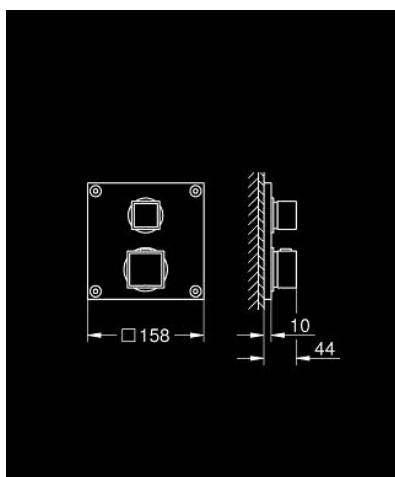

## 10 474 800 00 ALLURE GRAVITY THERMOSTAT FOR CONCEALED INSTALLATION WITH 2-WAY DIVERTER

### TOOTE KIRJELDUS

- Värvus: chrome
- trim set for GROHE Rapido SmartBox 35 600/35 604
- GROHE TurboStat - compact cartridge with wax thermosteement
- GROHE LongLife finish
- wall escutcheon with GROHE FastFixation (covered escutcheon- and shaft sealing, covered fixing)
- metal escutcheon, retroactively 6° adjustable
- GROHE SafeStop - safety button at 38°C
- GROHE SafeStop Plus - optional temperature limiter at 43°C or 46°C included
- GROHE AquaDimmer, integrated shut off/diverter valve
- metal handles
- without roughing-in set 35 600/35 604 (please order separately)
- flow performance: outlet B = 27 l/min outlet C = 30 l/min
- combine with cover plates 106 067 (please order separately)