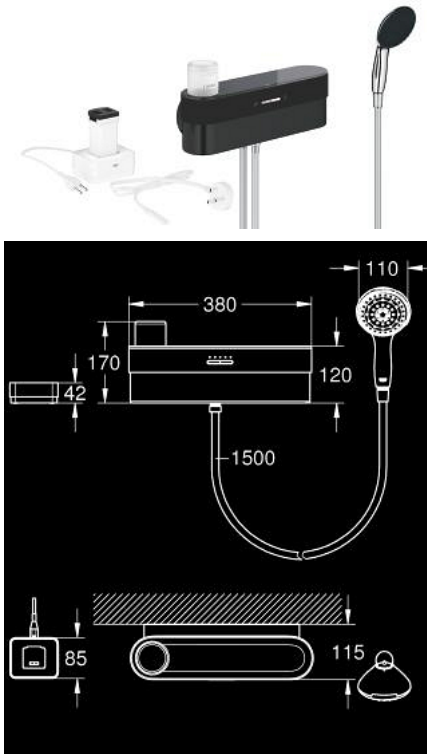

## 10 336 700 00 GROHE PUREFOAM SHOWER STARTER KIT

### TOOTE KIRJELDUS

- Värvus: chrome
- suitable only for use with thermostat
- consisting of:
  - GROHE Purefoam device in black with glass top cover
  - including lithium-ion rechargeable battery (105076), charger with power plug type C (103384) and type G (103386) and Kinuami soap fragrance Mint (250 ml)
  - GROHE Purefoam - enveloping shower experience with instant warm foam
  - GROHE Purefoam 110 hand shower 2 sprays (Rain, Jet) with black sprayface (107299)
  - GROHE SmartSwitch - easily rotate the dial to enjoy your preferred spray option
  - GROHE DreamSpray - perfect spray pattern
  - GROHE LongLife finish
  - GROHE SpeedClean - effortless limescale removal
  - Inner WaterGuide - inner insulation for surface protection
  - ShockProof silicone ring prevents damages caused by shower falling
  - Silverflex shower hose 1250 mm (28 362)
  - shower hose Silverflex 1750 mm 1/2" x 1/2" (28 388)
  - maximum flow rate (at 3 bar): 7.6 l/min
  - min. recommended pressure 2.0 bar
  - GROHE Purefoam device suitable for screwing (including screws and dowels) or gluing (glue 40 915 000 sold separately - 4 x needed)
  - holding force: max. 5 kg
  - the specified holding capacity is valid for static (slowly applied) load and intended use only