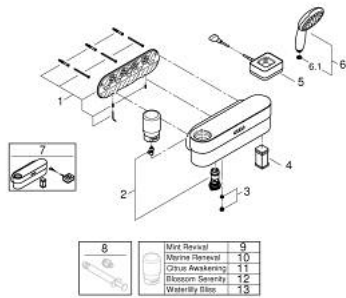

10 336 700 00 GROHE PUREFOAM SHOWER STARTER KIT

VARUOSAD, juuni 2023 – nüüd

1. 1: Fixing set (Tellimuse number 107444K000)
2. 2: Filter set (Tellimuse number 107442K000)
3. 3: Flow restrictor + inlet filter (Tellimuse number 1074439990)
4. 4: Battery (Tellimuse number 1050769990)
5. 5: Charger (Tellimuse number 1033849990)
6. 6: Hand shower 2 sprays (Tellimuse number 1072990000)
- 6.1: Dirt strainer (Tellimuse number 0700200M)
8. 7: Exchange device (Tellimuse number 107445K000)
9. 8: Glue for bath accessories (Tellimuse number 40915000)*
10. 9: Foaming body soap Mint - refreshing (Tellimuse number 1033699990)*
11. 10: Foaming body soap Marine - revitalizing (Tellimuse number 1033809990)*
12. 11: Foaming body soap Citrus - invigorating (Tellimuse number 1033819990)*
13. 12: Foaming body soap Blossom - nourishing (Tellimuse number 1033829990)
14. *
15. 13: Foaming body soap Water lily - calming (Tellimuse number 1033839990)*

* Lisatarvikud