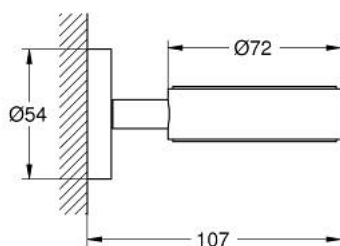

10 246 624 30 ESSENTIALS HOLDER

TOOTE KIRJELDUS

- Värvus: matte black
- material: metal
- for crystal glass (40 372 001)
- soap dish (40 368 xx1) or soap dispenser (102 470 2430)
- concealed fastening
- suitable for screwing (including screws and dowels) or gluing (glue 40 915 000 sold separately)
- holding force: max. 5 kg
- the specified holding capacity is valid for static (slowly applied) load and intended use only