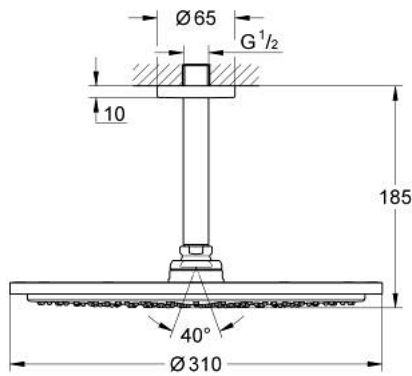

10 073 9MS 00 **RAINSHOWER COSMOPOLITAN 310 HEAD SHOWER SET CEILING 142 MM, 1 SPRAY**

**TOOTE KIRJELDUS**

- Värvus: satin steel
- consisting of:
  - head shower Rainshower Cosmopolitan 310
  - material: metal
  - spray pattern: Rain
- Rainshower shower arm ceiling 142 mm
- GROHE EcoJoy - less water, perfect flow
- maximum flow rate (at 3 bar): 8 l/min
- GROHE DreamSpray - perfect spray pattern
- GROHE LongLife finish
- GROHE SpeedClean - effortless limescale removal

10 073 9MS 00 **RAINSHOWER COSMOPOLITAN 310 HEAD SHOWER SET CEILING 142 MM,  
1 SPRAY**

**VARUOSAD**, oktoober 2022 – nüüd

1: escutcheon (Tellimuse number 11741MS0)

2: Spare part set (Tellimuse number 45933000)