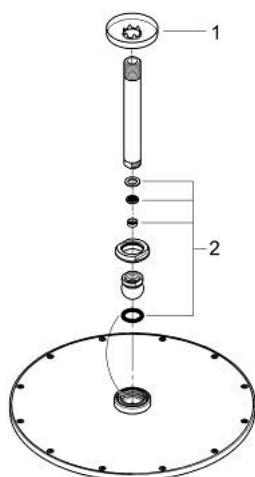

10 073 9MS 00 **RAINSHOWER COSMOPOLITAN 310 HEAD SHOWER SET CEILING 142 MM, 1 SPRAY**

**TOOTE KIRJELDUS**

- Värvus: satin steel
- consisting of:
  - head shower Rainshower Cosmopolitan 310
  - material: metal
  - spray pattern: Rain
- Rainshower shower arm ceiling 142 mm
- GROHE EcoJoy - less water, perfect flow
- maximum flow rate (at 3 bar): 8 l/min
- GROHE DreamSpray - perfect spray pattern
- GROHE LongLife finish
- GROHE SpeedClean - effortless limescale removal

10 073 9MS 00 **RAINSHOWER COSMOPOLITAN 310 HEAD SHOWER SET CEILING 142 MM,  
1 SPRAY**

**VARUOSAD**, oktoober 2022 – nüüd

1: escutcheon (Tellimuse number 11741MS0)

2: Spare part set (Tellimuse number 45933000)