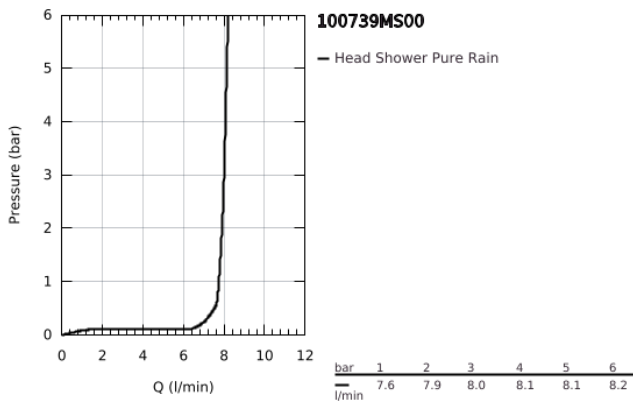

10 073 9MS 00 **RAINSHOWER COSMOPOLITAN 310 HEAD SHOWER SET CEILING 142 MM, 1 SPRAY**

**TOOTE KIRJELDUS**

- Värvus: satin steel
- consisting of:
  - head shower Rainshower Cosmopolitan 310
  - material: metal
  - spray pattern: Rain
- Rainshower shower arm ceiling 142 mm
- GROHE EcoJoy - less water, perfect flow
- maximum flow rate (at 3 bar): 8 l/min
- GROHE DreamSpray - perfect spray pattern
- GROHE LongLife finish
- GROHE SpeedClean - effortless limescale removal

10 073 9MS 00 **RAINSHOWER COSMOPOLITAN 310 HEAD SHOWER SET CEILING 142 MM,  
1 SPRAY**

**VARUOSAD**, oktoober 2022 – nüüd

1: escutcheon (Tellimuse number 11741MS0)

2: Spare part set (Tellimuse number 45933000)