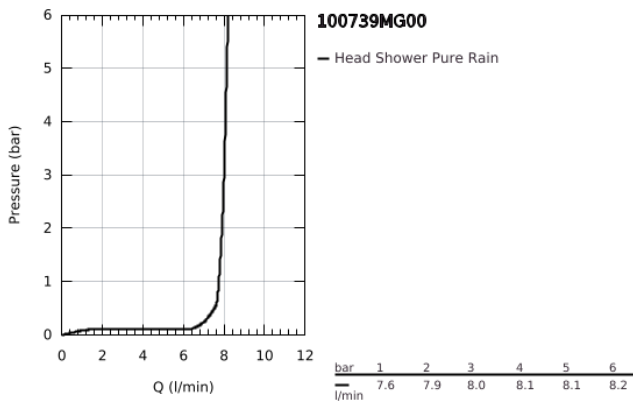

10 073 9MG 00 **RAINSHOWER COSMOPOLITAN 310 HEAD SHOWER SET CEILING 142 MM, 1 SPRAY**

**TOOTE KIRJELDUS**

- Värvus: satin graphite
- consisting of:
  - head shower Rainshower Cosmopolitan 310
  - material: metal
  - spray pattern: Rain
- Rainshower shower arm ceiling 142 mm (28 724 000)
- GROHE EcoJoy - less water, perfect flow
- maximum flow rate (at 3 bar): 8 l/min
- GROHE DreamSpray - perfect spray pattern
- GROHE LongLife finish
- GROHE SpeedClean - effortless limescale removal
- Rainshower shower arm ceiling 142 mm

10 073 9MG 00 **RAINSHOWER COSMOPOLITAN 310 HEAD SHOWER SET CEILING 142 MM,  
1 SPRAY**

**VARUOSAD**, oktoober 2022 – nüüd

1: escutcheon (Tellimuse number 11741MG0)

2: Spare part set (Tellimuse number 45933000)