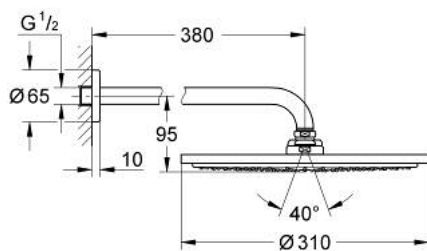

10 073 8MS 00 **RAINSHOWER COSMOPOLITAN 310 HEAD SHOWER SET 380 MM, 1 SPRAY**

TOOTE KIRJELDUS

- Värvus: satin steel
- consisting of:
 - head shower Rainshower Cosmopolitan 310
 - material: metal
 - spray pattern: Rain
 - shower arm Rainshower 380 mm
- GROHE EcoJoy - less water, perfect flow
- maximum flow rate (at 3 bar): 8 l/min
- GROHE DreamSpray - perfect spray pattern
- GROHE LongLife finish
- GROHE SpeedClean - effortless limescale removal

10 073 8MS 00 **RAINSHOWER COSMOPOLITAN 310 HEAD SHOWER SET 380 MM, 1 SPRAY**

VARUOSAD, oktoober 2022 – nüüd

1: escutcheon (Tellimuse number 11741MS0)

2: Spare part set (Tellimuse number 45933000)