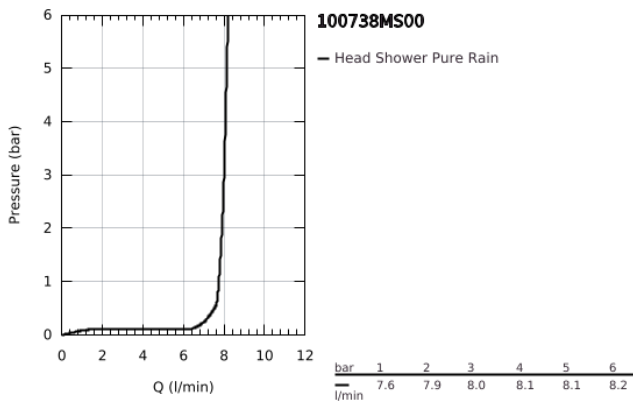

10 073 8MS 00 **RAINSHOWER COSMOPOLITAN 310 HEAD SHOWER SET 380 MM, 1 SPRAY**

TOOTE KIRJELDUS

- Värvus: satin steel
- consisting of:
 - head shower Rainshower Cosmopolitan 310
 - material: metal
 - spray pattern: Rain
 - shower arm Rainshower 380 mm
- GROHE EcoJoy - less water, perfect flow
- maximum flow rate (at 3 bar): 8 l/min
- GROHE DreamSpray - perfect spray pattern
- GROHE LongLife finish
- GROHE SpeedClean - effortless limescale removal

10 073 8MS 00 **RAINSHOWER COSMOPOLITAN 310 HEAD SHOWER SET 380 MM, 1 SPRAY**

VARUOSAD, oktoober 2022 – nüüd

1: escutcheon (Tellimuse number 11741MS0)

2: Spare part set (Tellimuse number 45933000)