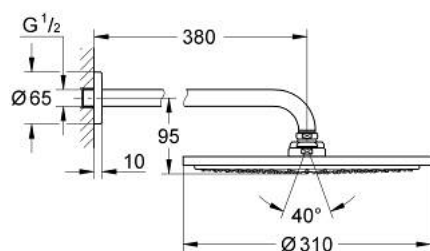

## 10 073 8MG 00 RAINSHOWER COSMOPOLITAN 310 HEAD SHOWER SET 380 MM, 1 SPRAY

### TOOTE KIRJELDUS

- Värvus: satin graphite
- consisting of:
  - head shower Rainshower Cosmopolitan 310
  - material: metal
  - spray pattern: Rain
  - shower arm Rainshower 380 mm
- GROHE EcoJoy - less water, perfect flow
- maximum flow rate (at 3 bar): 8 l/min
- GROHE DreamSpray - perfect spray pattern
- GROHE LongLife finish
- GROHE SpeedClean - effortless limescale removal

10 073 8MG 00 **RAINSHOWER COSMOPOLITAN 310 HEAD SHOWER SET 380 MM, 1 SPRAY**

**VARUOSAD**, oktoober 2022 – nüüd

1: escutcheon (Tellimuse number 11741MG0)

2: Spare part set (Tellimuse number 45933000)