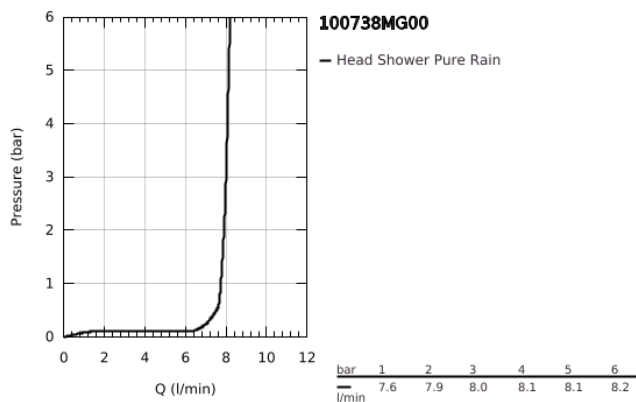

## 10 073 8MG 00 RAINSHOWER COSMOPOLITAN 310 HEAD SHOWER SET 380 MM, 1 SPRAY

### TOOTE KIRJELDUS

- Värvus: satin graphite
- consisting of:
  - head shower Rainshower Cosmopolitan 310
  - material: metal
  - spray pattern: Rain
  - shower arm Rainshower 380 mm
- GROHE EcoJoy - less water, perfect flow
- maximum flow rate (at 3 bar): 8 l/min
- GROHE DreamSpray - perfect spray pattern
- GROHE LongLife finish
- GROHE SpeedClean - effortless limescale removal

10 073 8MG 00 **RAINSHOWER COSMOPOLITAN 310 HEAD SHOWER SET 380 MM, 1 SPRAY**

**VARUOSAD**, oktoober 2022 – nüüd

1: escutcheon (Tellimuse number 11741MG0)

2: Spare part set (Tellimuse number 45933000)